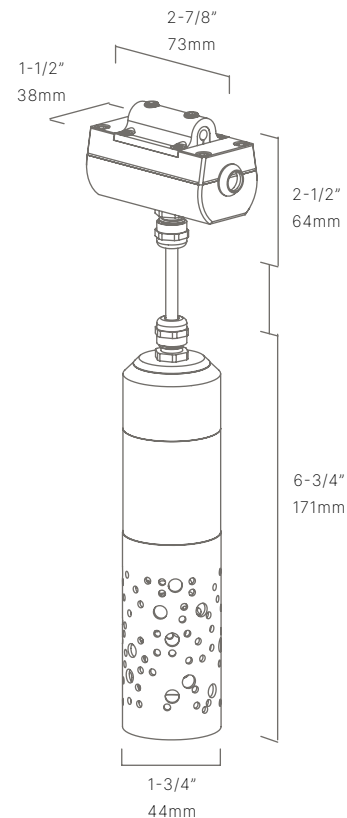

P. 760.931.2910

O. 2742 Loker Ave. W Carlsbad CA 92010

W. www.auroralight.com

MADE IN USA
WITH DOMESTIC & IMPORTED MATERIALS